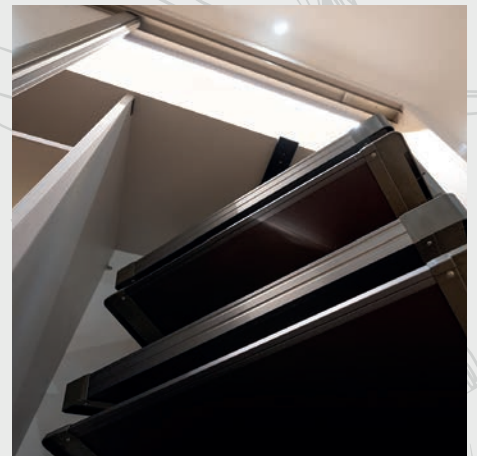

Tailored Interiors

One of the most important parts of any storage design is the interior layout, and the elements that make up your solution.

It's why working with a manufacturer such as ourselves can make all the difference. We understand how our customers like to use their storage, and after discussion with yourselves we produce a recommended design solution that should suit your needs perfectly. Together we can produce something you'll love to live with and use for many years to come.