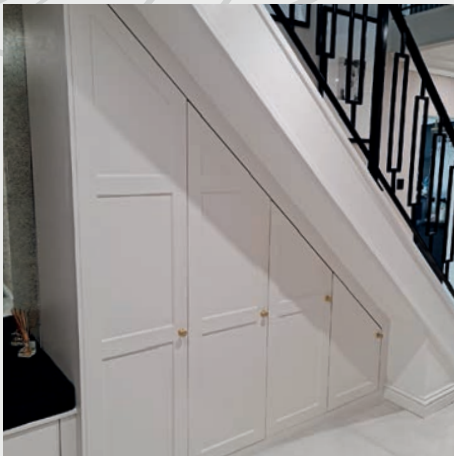

Angled Doors / Understairs

Many homes have some unusual spaces or incursion from the roof. That's where our angled doors are perfect.

Made to the same exacting standards as our sliding doors, and with the same wide range of frames, colour, and layouts, angled doors are made to fit your space. Bespoke shaping means a fit and finish you'll be more than happy with, all made by our expert craftspeople.

Understair Installation
White Grey Shaker

**JUST AN
EXAMPLE**