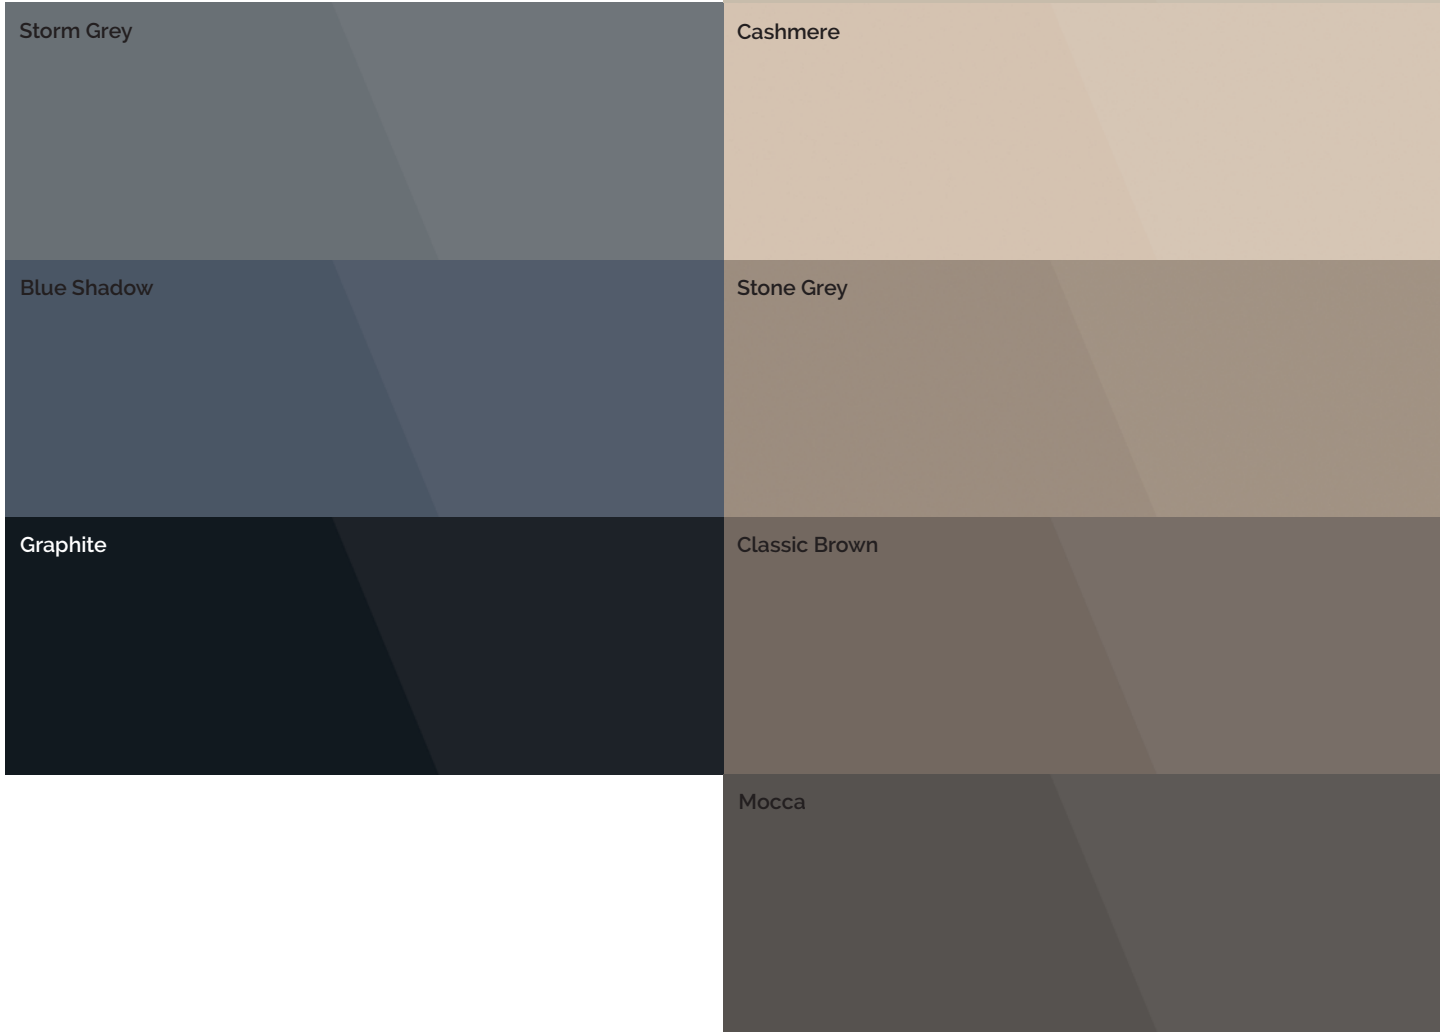

## Solid Colours

**Platinum White**  
W980

**Alabaster White**  
U104

**White Grey**  
U775

**Light Grey**  
U708

**Cashmere Grey**  
U702

**Dakar Grey**  
U717

**Pebble Grey**  
U201

**Stone Grey**  
U727

Natural Halifax Oak  
H1180

Pasadena Pine  
H1486

Natural Lancaster Oak  
H3368

Black Glazed Halifax Oak  
H3178

# Glass

**Colour Accuracy**  
Please note that we cannot reproduce accurate colours in printed or electronic brochures. We have a complete selection of swatches to view at our showroom.

Pure White

Dakar

Storm Grey