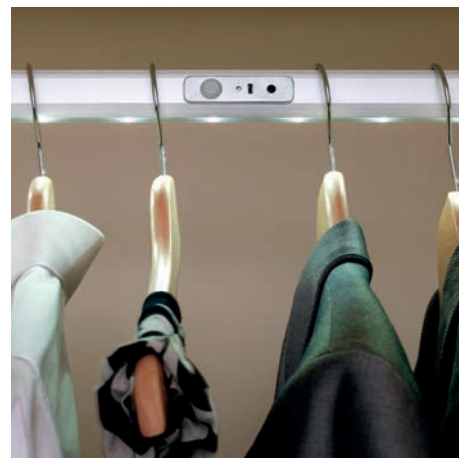

Stunning Interiors

As beautiful and practical on the inside as it is on the outside. Tailored to your lifestyle.

Our interiors offer all the options you could possibly want, and a whole range you may never have imagined too. Soft close drawers, jewellery drawers, electronic safes, stunning lighting, rotating units, pull down rails, and a host of other striking, useful and luxurious options are open to you to choose.

We can help you design the right interior that works perfectly for you.